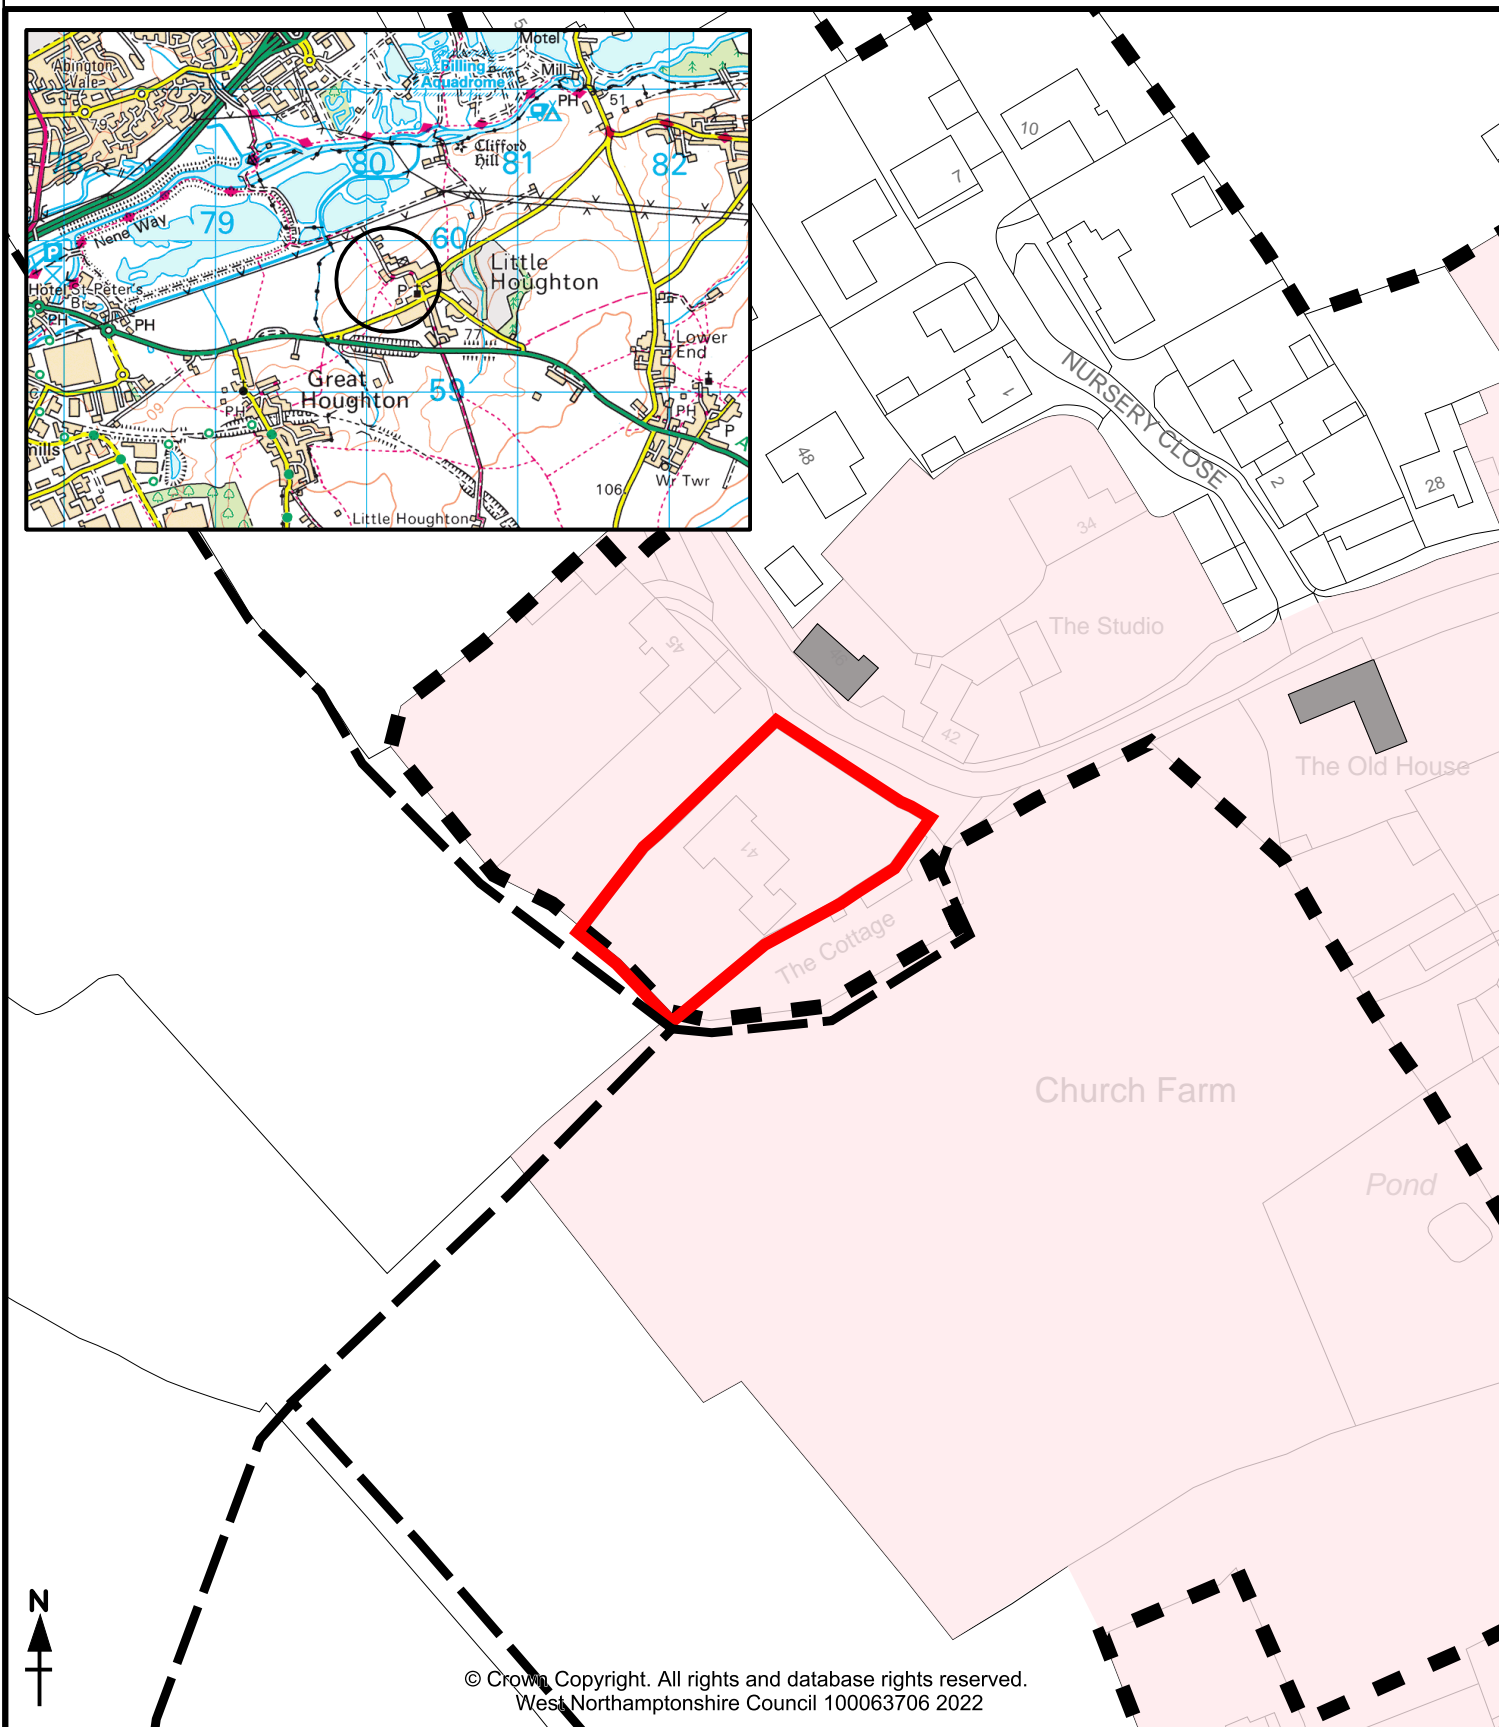

Application Number: WNS/2022/1415/FUL

Parish: Little Houghton CP

© Crown Copyright. All rights and database rights reserved.
West Northamptonshire Council 100063706 2022

Town/Village: Little Houghton

 Site

 Village/Town Confines

Site Area: 1.210 Ha

 Conservation Area

 Listed Building

Grid Location: SP 80143 59742

 Public Right of Way

Map Scale: 1:1250